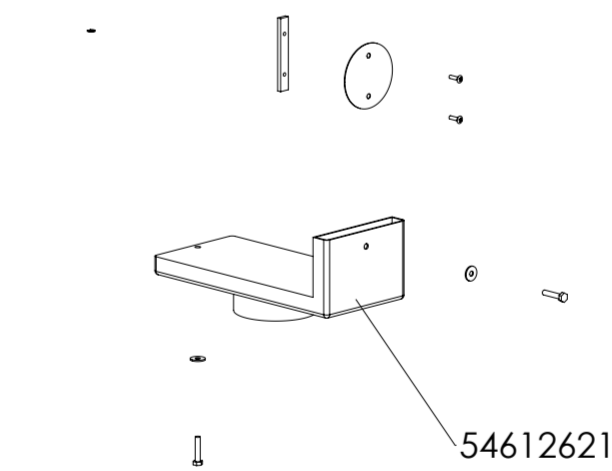

Option 6192 rear outlet

Option 6191 top outlet

Option 6191 rear outlet

Option 6140-6143-6150-6151-6190-6191-6192

Option 6148-6149

Material:		Sign.:	Date:
Weight:	-	Construction:	KDU 15.03.05
Model no.:	-	Released:	KDU 10.08.06
Drawing type:	-	Format:	A2
Location of file:	C:\Working\6100 Assembly\3D\ASM	Scale:	1:9
		Itemno.:	-
		Drawing no.:	Side 2 of 2
		6100-501 ae	