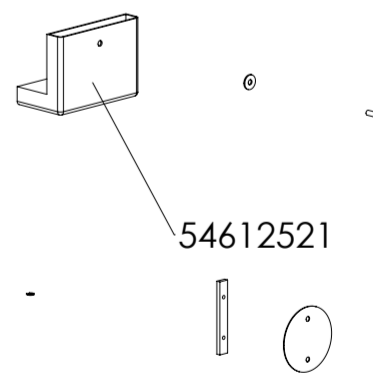

Option 6192 rear outlet

Option 6191 top outlet

Option 6191 rear outlet

Option 6140-6143-6150-6151-6190-6191-6192

Option 6148-6149

Material:		Sign.:	Date:
Weight:	-	Construction:	KDU 15.03.05
Model no.:	-	Released:	KDU 10.08.06
Drawing type:	-	Format:	A2
Location of file:	C:\Working\6100 Assembly\3D\ASM	Scale:	1:9
		Itemno.:	-
		Drawing no.:	Side 2 of 2
		6100-501 ae	